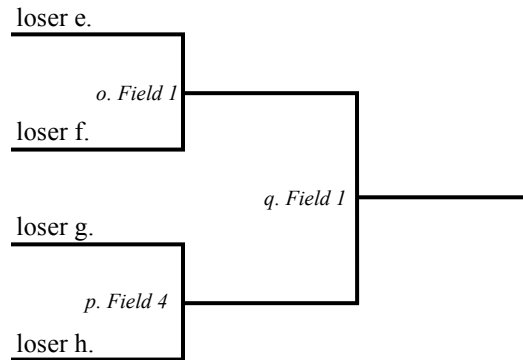

5th Place Bracket

12:30   2:00