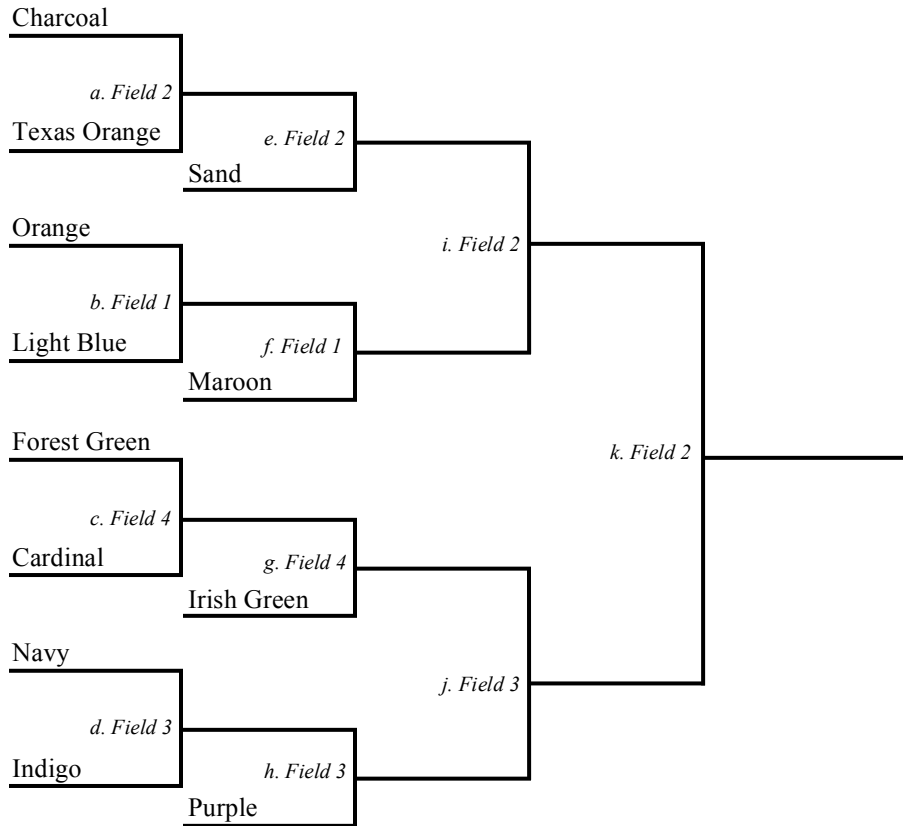

Championship Bracket

9:30 11:00 12:30 2:00

Games to 13
 Overtime at 12-12
 (overruled by soft/hard cap
 Played to 15 win by 2)
 Soft Cap at 75 mins
 Hard cap at 85 mins
 1 TO per half (plus floater)
 Extra food/water

9th Place Bracket

11:00 12:30

5th Place Bracket

12:30 2:00

Consolation Game

12:30

Consolation Game

2:00

3rd Place Game

2:00