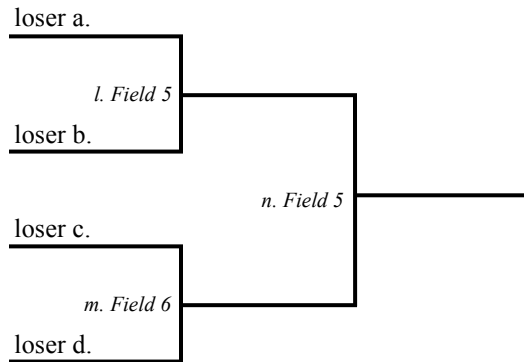

Championship Bracket

9:30 11:00 12:30 2:00

Games to 13
 Overtime at 12-12
 (overruled by soft/hard cap
 Played to 15 win by 2)
 Soft Cap at 75 mins
 Hard cap at 85 mins
 1 TO per half (plus floater)
 Extra food/water

9th Place Bracket

11:00 12:30

5th Place Bracket

12:30 2:00

Consolation Game

12:30

Consolation Game

2:00

3rd Place Game

2:00